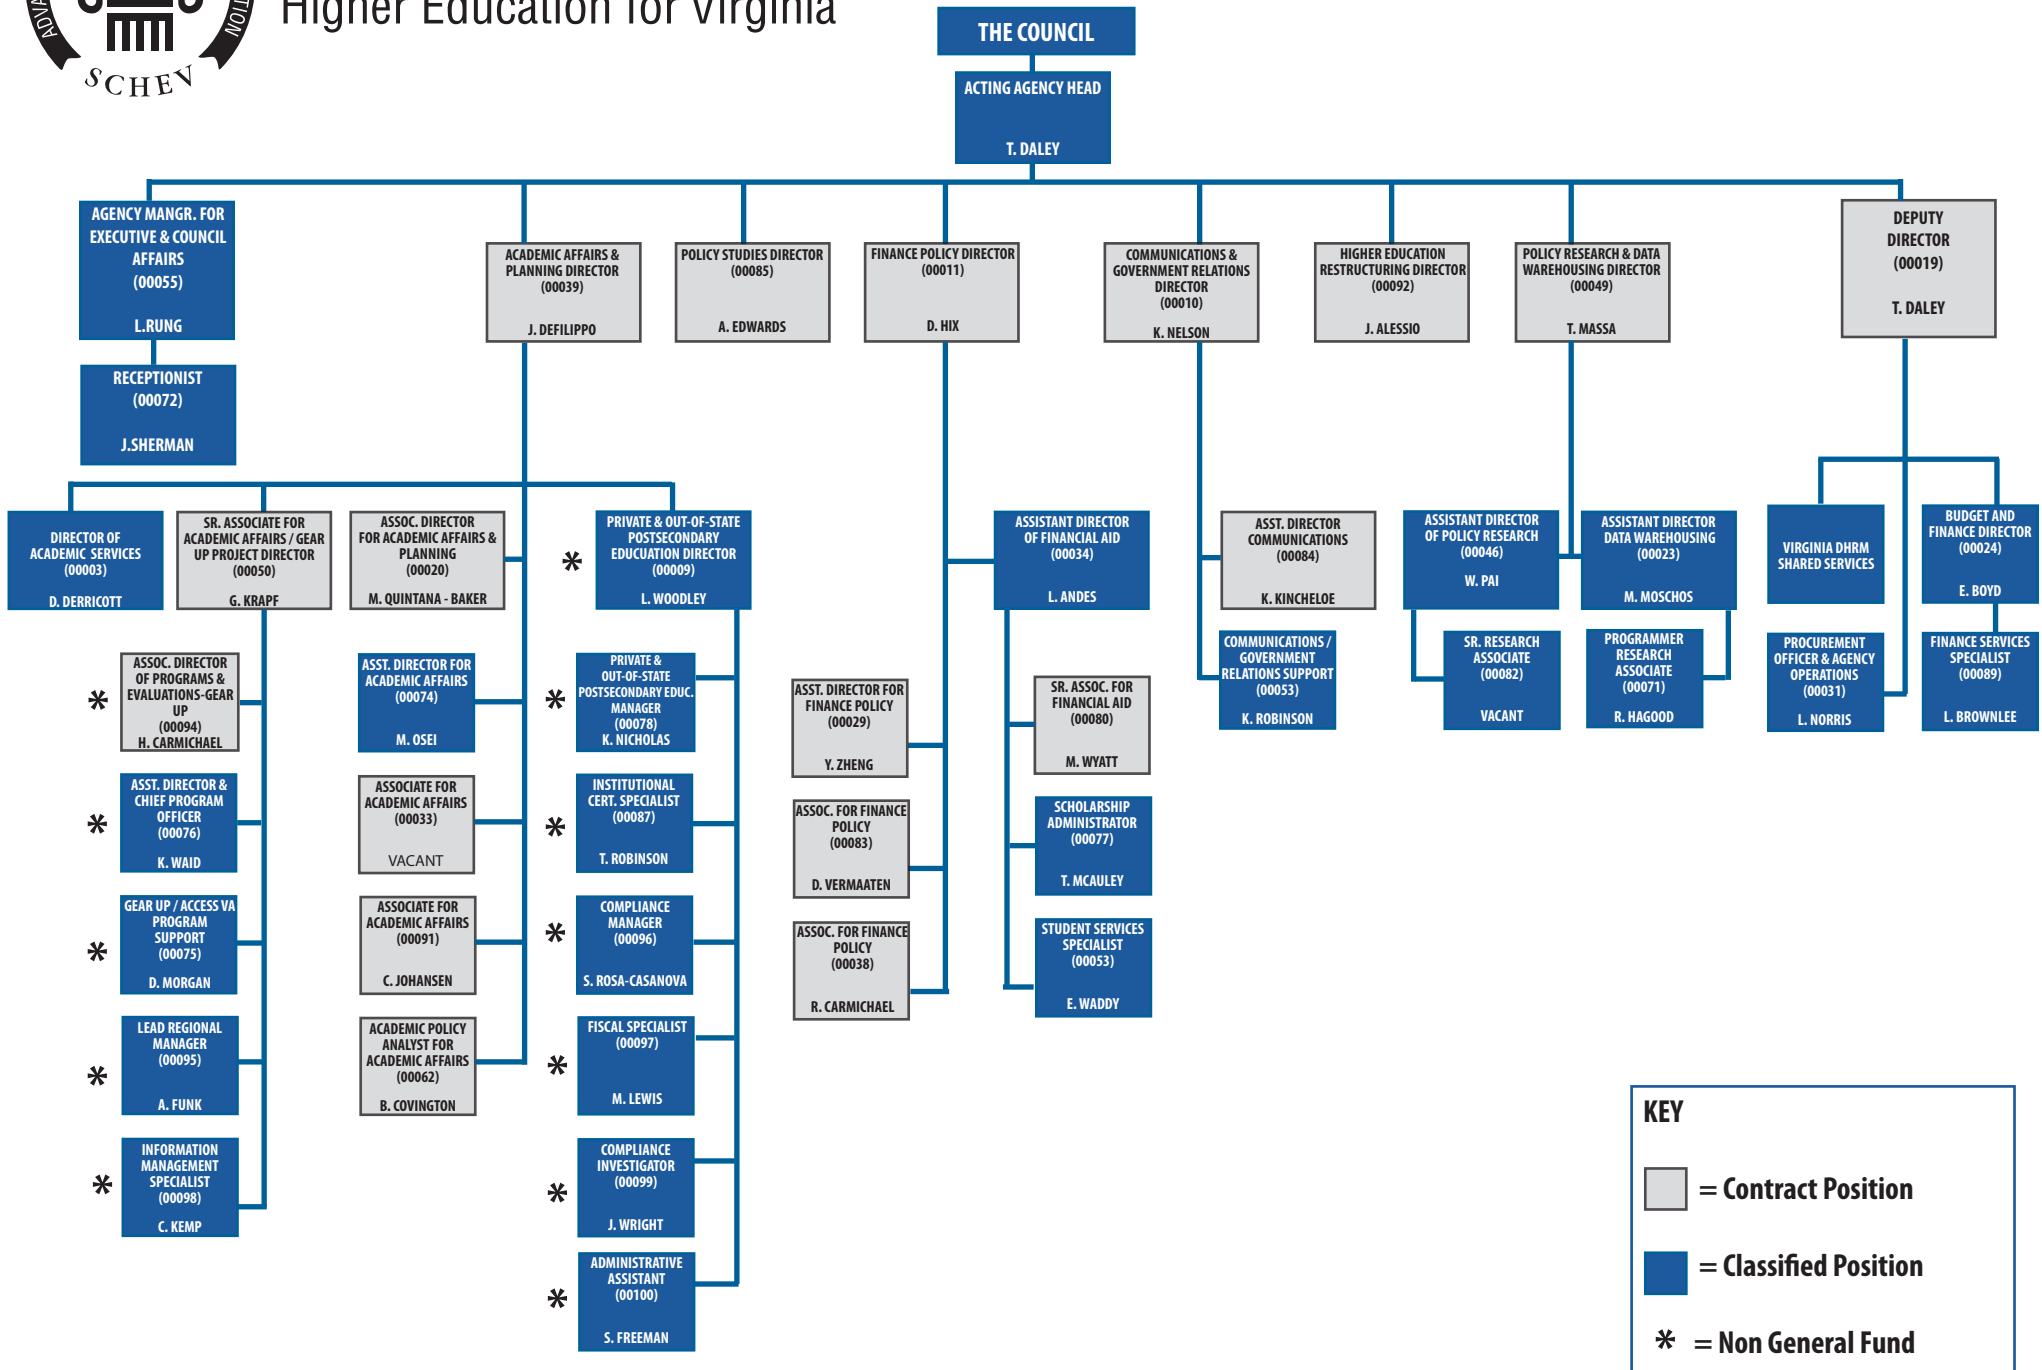

State Council of Higher Education for Virginia

KEY

- = Contract Position
- = Classified Position
- * = Non General Fund